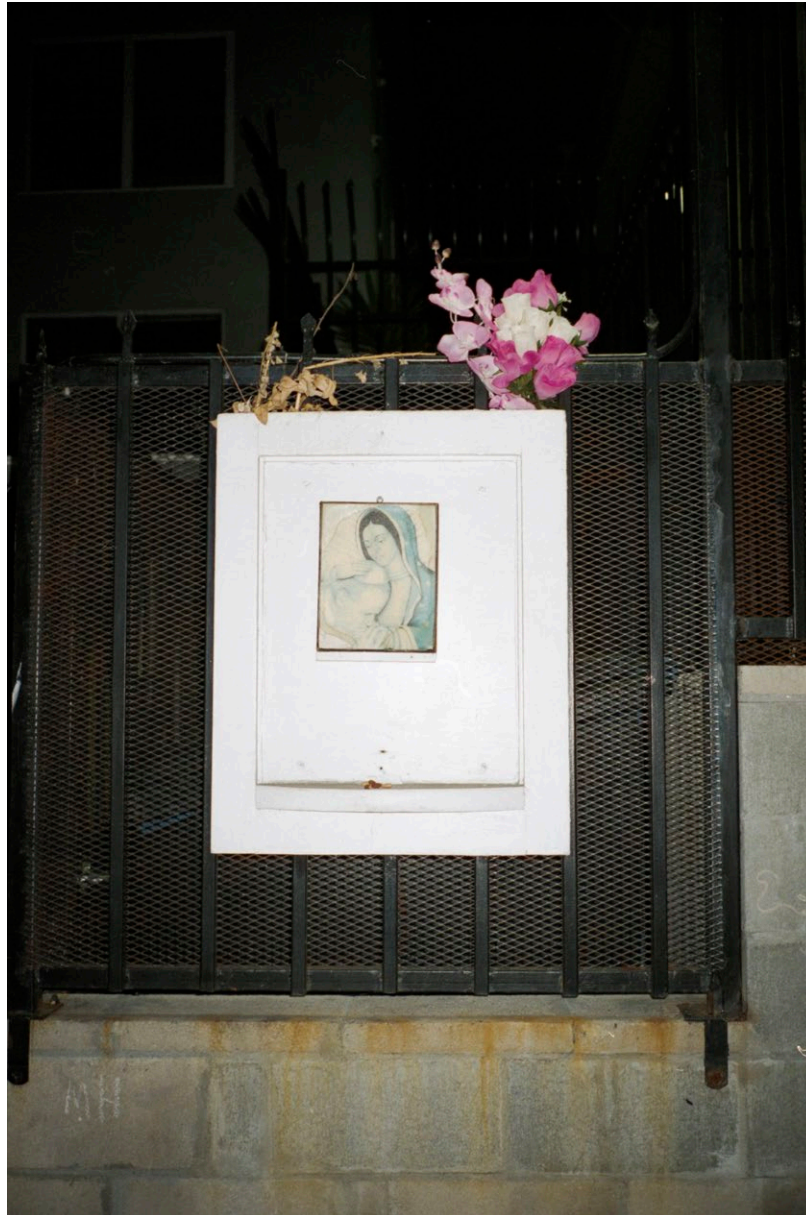

THERE IS NO OUTSIDE
PABLO ESTRADA

Pablo Estrada
P.S.A.
Archival Pigment Print
10 x 8 inches
Framed