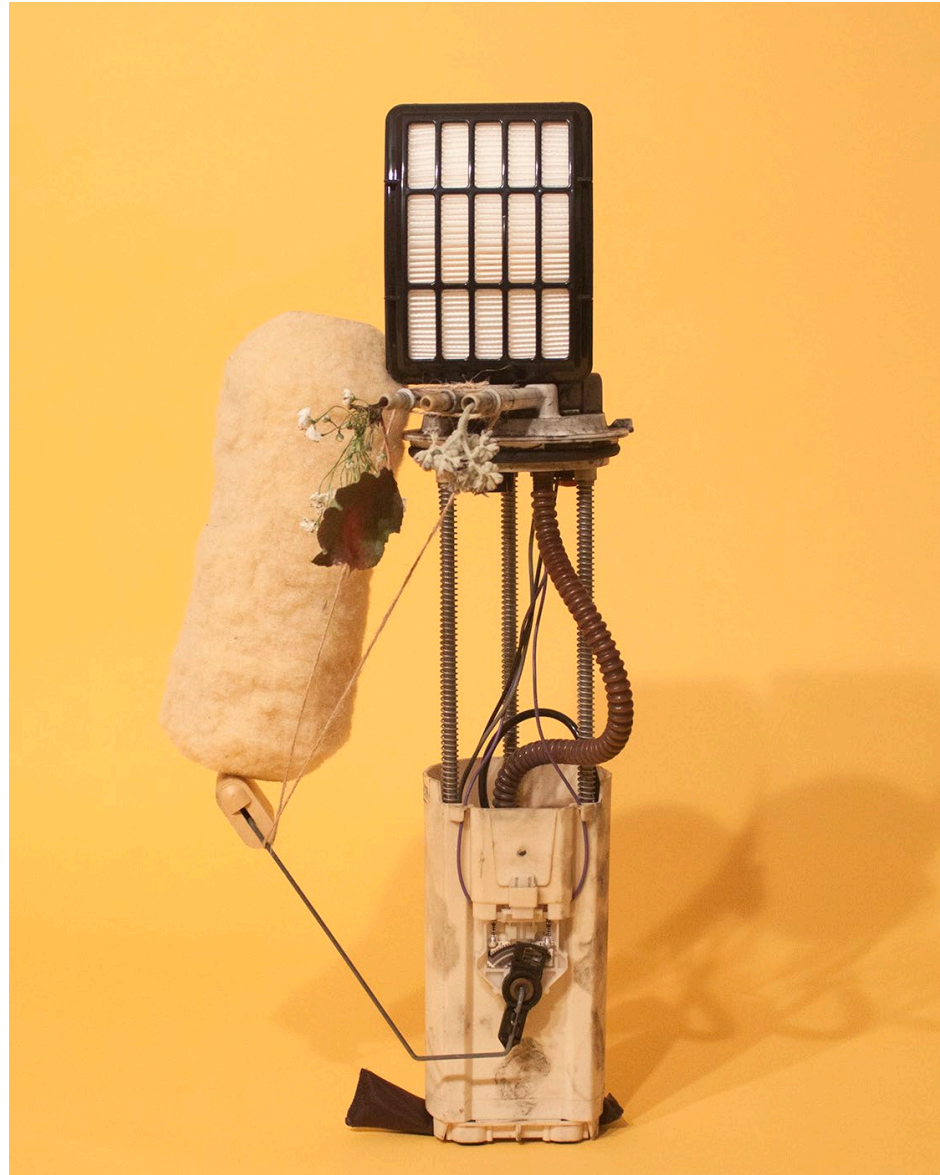

THERE IS NO OUTSIDE
LENARD SMITH

Lenard Smith
Weighs in the Living
Archival Pigment Print
20 x 16 inches
Edition of 3 + 2 AP
2020